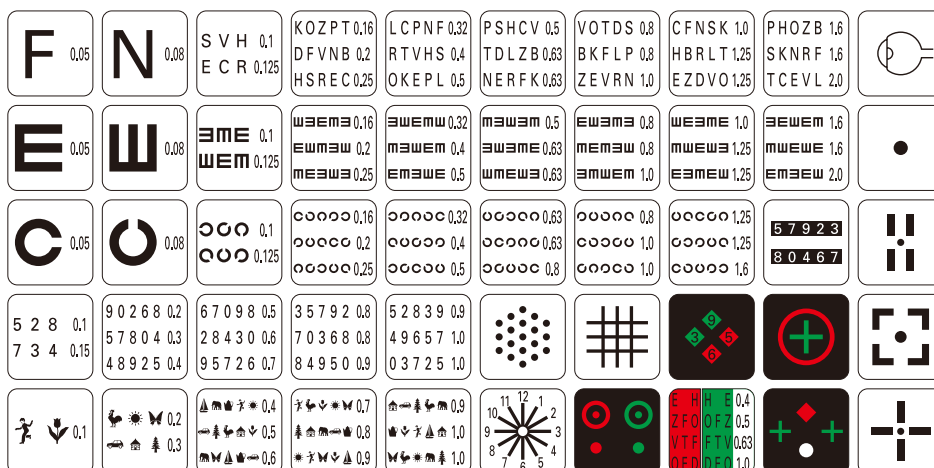

Adjustment of the brightness

The brightness of the projector can be changeable by the control switch according to the brightness of the operation room.