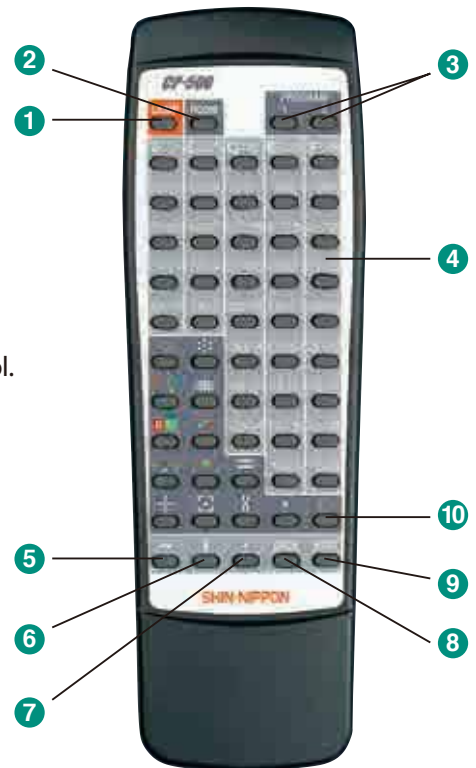

Fast, silent chart disk rotation

It moves to the following chart in a maximum of 0.3 seconds.

User Program mode

2 kinds of programs can be selected. 48 kinds (maximum) of chart and mask are memorizable.

Room light switch

By using optional deviator, operation of a room light is available by the remote control.

- 1 Lamp switch
- 2 Room light switch
- 3 Program switch (1,2)
- 4 Chart/Mask switch
- 5 Horizontal line switch
- 6 Vertical line switch
- 7 One chart switch
- 8 Back switch
- 9 Next switch
- 10 Eyeball chart switch

SPECIFICATIONS

Number of charts and masks	50charts and 38masks
Luminance	min.80-max.320Cd/m ² (200Cd/m ² at 5m)
Chart and mask selection speed	0.3seconds
Program	2 kinds(48charts or masks)
Tilting angle	±10°
Auto power off	After 5 min.
Lamp	12V, 30W halogen lamp
Projection distance	2~7m
Projection magnification	30 x (at 5m)
Projection size	335mm x 222mm (at 5m)
Dimensions	W248xL336xH234mm
Weight	4.5kg
Power source	100~240V
Power consumption	150VA

STANDARD ACCESSORIES

REMOTE CONTROL BOX, SUM4 BATTERY X 2, SCREEN, TEST SCALE SHEET, DUST COVER, SPARE LAMP, SPARE FUSE

OPTIONAL ACCESSORIES

TABLE BASE STAND, WALL MOUNT, CHART PROJECTOR ARM, POLA FILTER GLASS, R&G GLASS, DEVIATOR